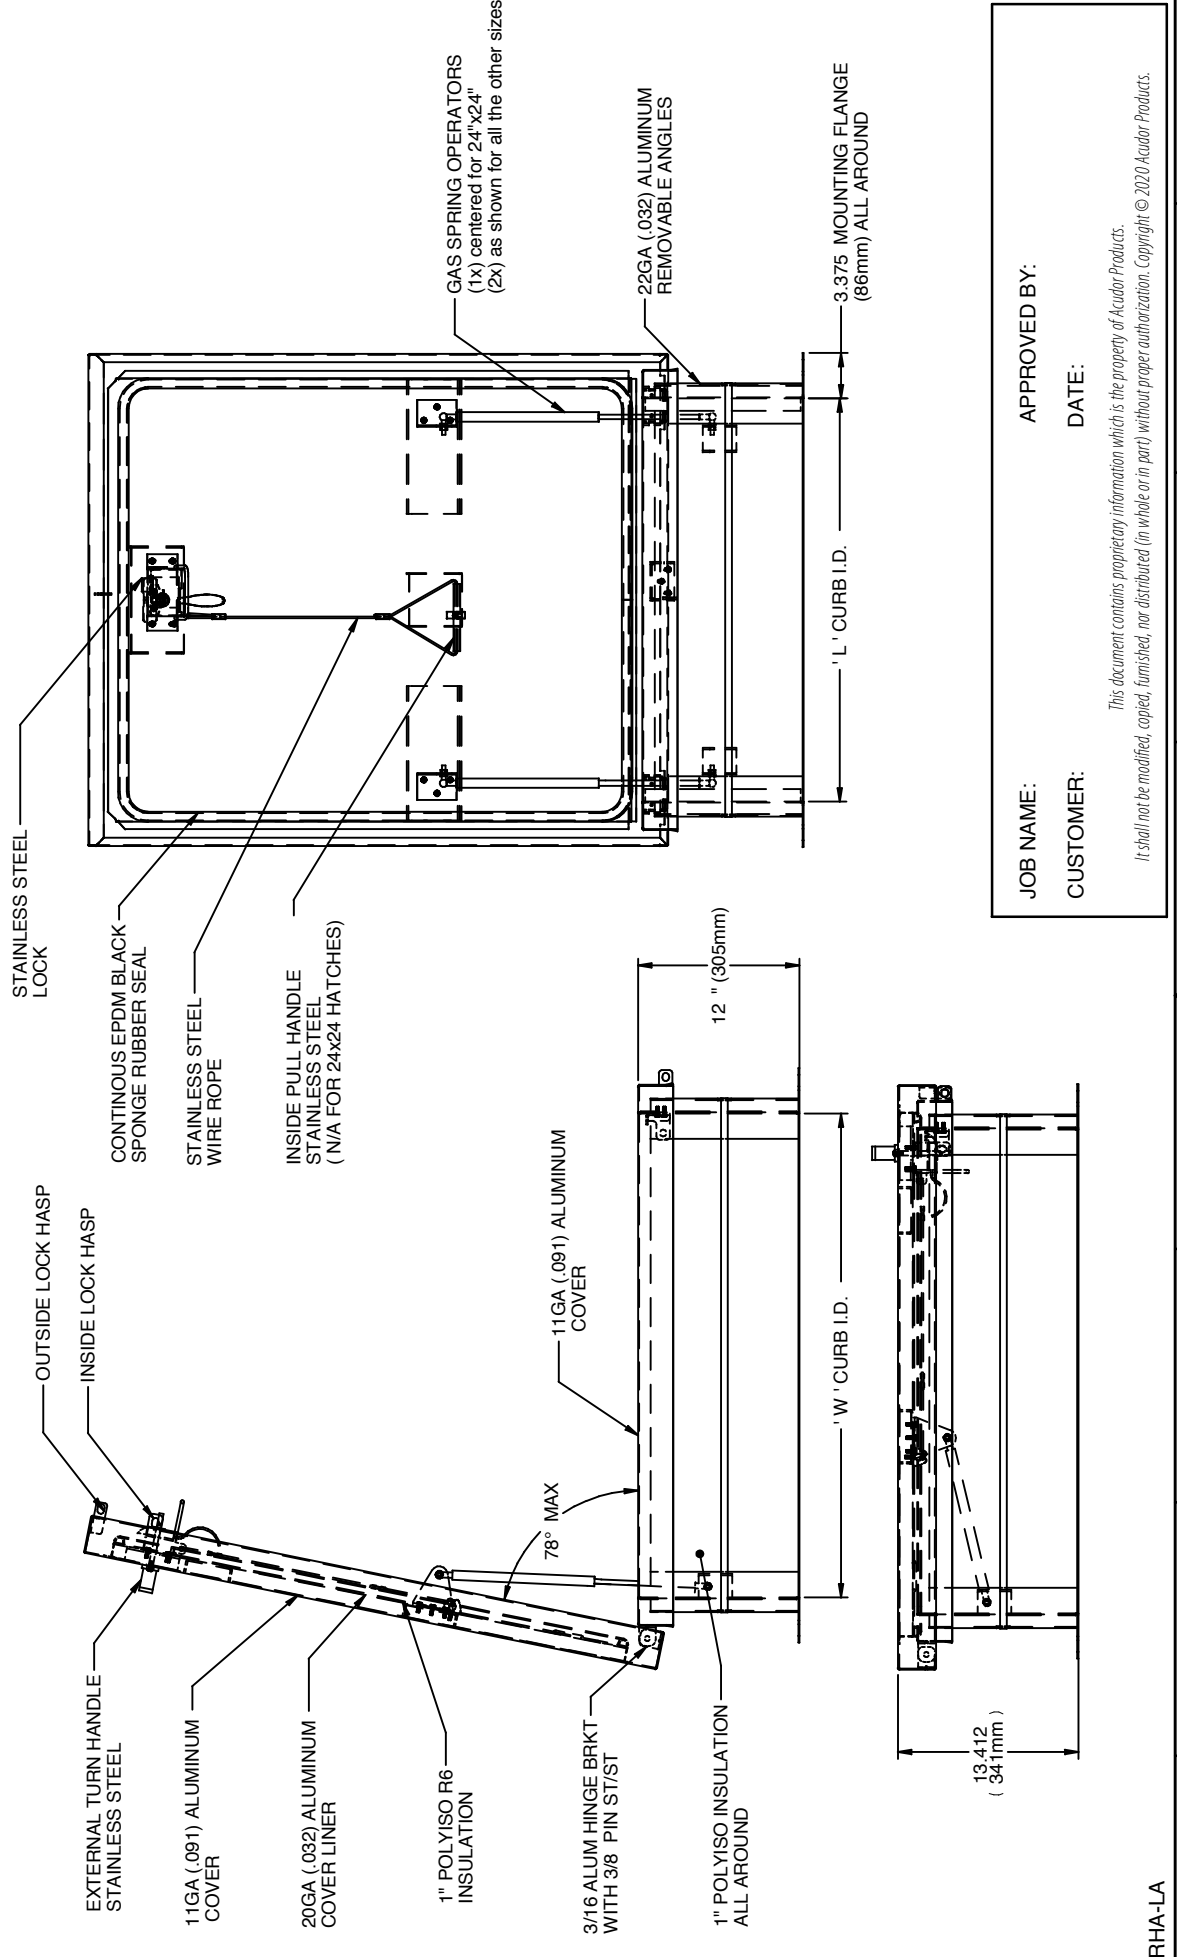

www.acudor.com
 U.S.A.: info@acudor.com / 800.722.0501
 CANADA: info@acudor.ca / 844.228.3671
 INTERNATIONAL: info@acudorintl.com / 905.428.2240

LADDER ACCESS ROOF HATCH ALUMINUM

QTY	OPENING WIDTH 'W'	OPENING LENGTH 'L'	QTY	OPENING WIDTH 'W'	OPENING LENGTH 'L'
	24" (610mm)	24" (610mm)		36" (914mm)	30" (762mm)
	36" (914mm)	24" (610mm)		36" (914mm)	36" (914mm)
	30" (762mm)	30" (762mm)			

ASSEMBLY NOTE:

UNIT SHALL BE COMPLETELY ASSEMBLED AS SHOWN AND SUPPLIED TO JOB READY FOR INSTALLATION
 FINISH: MILL

JOB NAME:
 CUSTOMER:

APPROVED BY:
 DATE:

This document contains proprietary information which is the property of Acudor Products. It shall not be modified, copied, furnished, nor distributed (in whole or in part) without proper authorization. Copyright © 2020 Acudor Products.